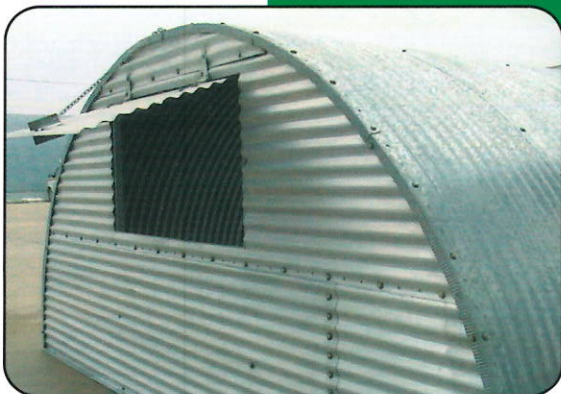

Utility Shelters

FEATURES:

Standard shelter size 12'x21'x6'

Standard 20 guage steel

Solid & Vented backs available

Heavier gauges available upon request

Customized widths and lengths available upon request.